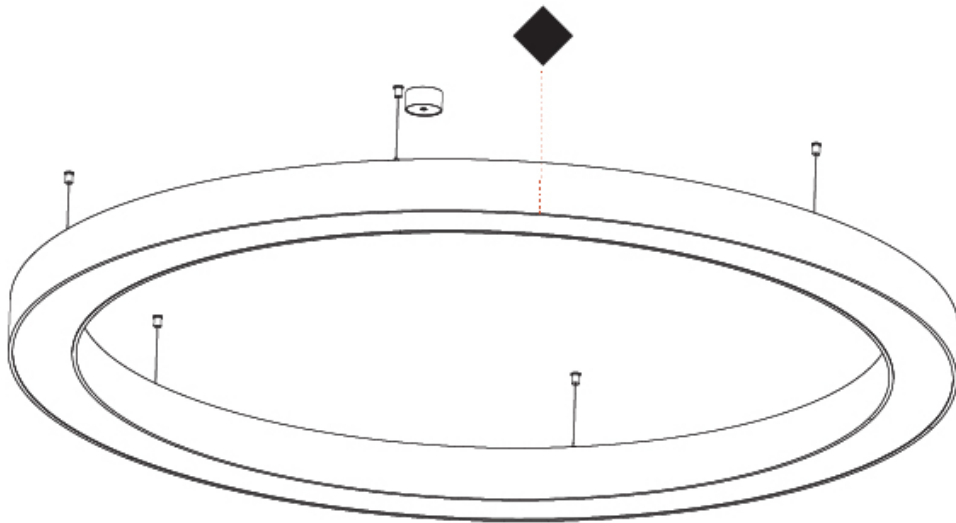

A30235-

PROJECT _____

TYPE _____

SPECIFIER _____

QUANTITY _____

DATE _____